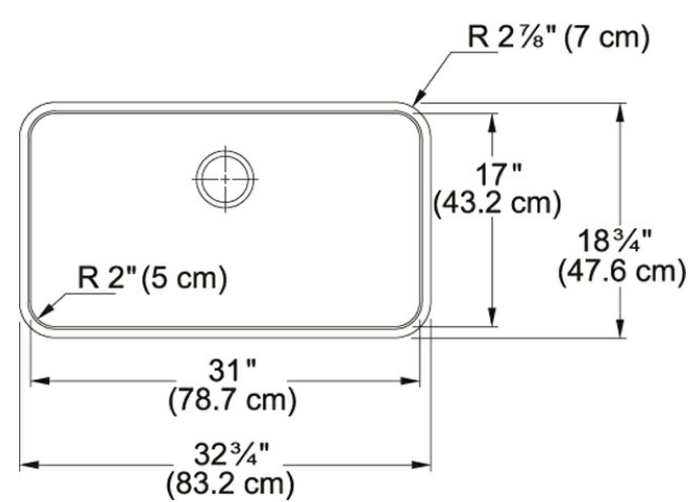

Grande GDX11031 Stainless Steel

The simplicity of shape, the functionality of a flat surface and the convenience of wide corners for easy cleaning creates the perfect sink.

Product Picture

Product Dimensions

Length overall	32 3/4"
Width overall	18 3/4"
Length of large bowl	31"
Width of large bowl	17"
Depth of large bowl	9"
Minimum Cabinet Size	36"
Gauge	18

Technical Drawing

General Information

Type of Material	18 Gauge Stainless Steel
Number of Bowls	1
Installation Clips	Yes
Cut-Out Template	Yes
Where to buy	Showroom